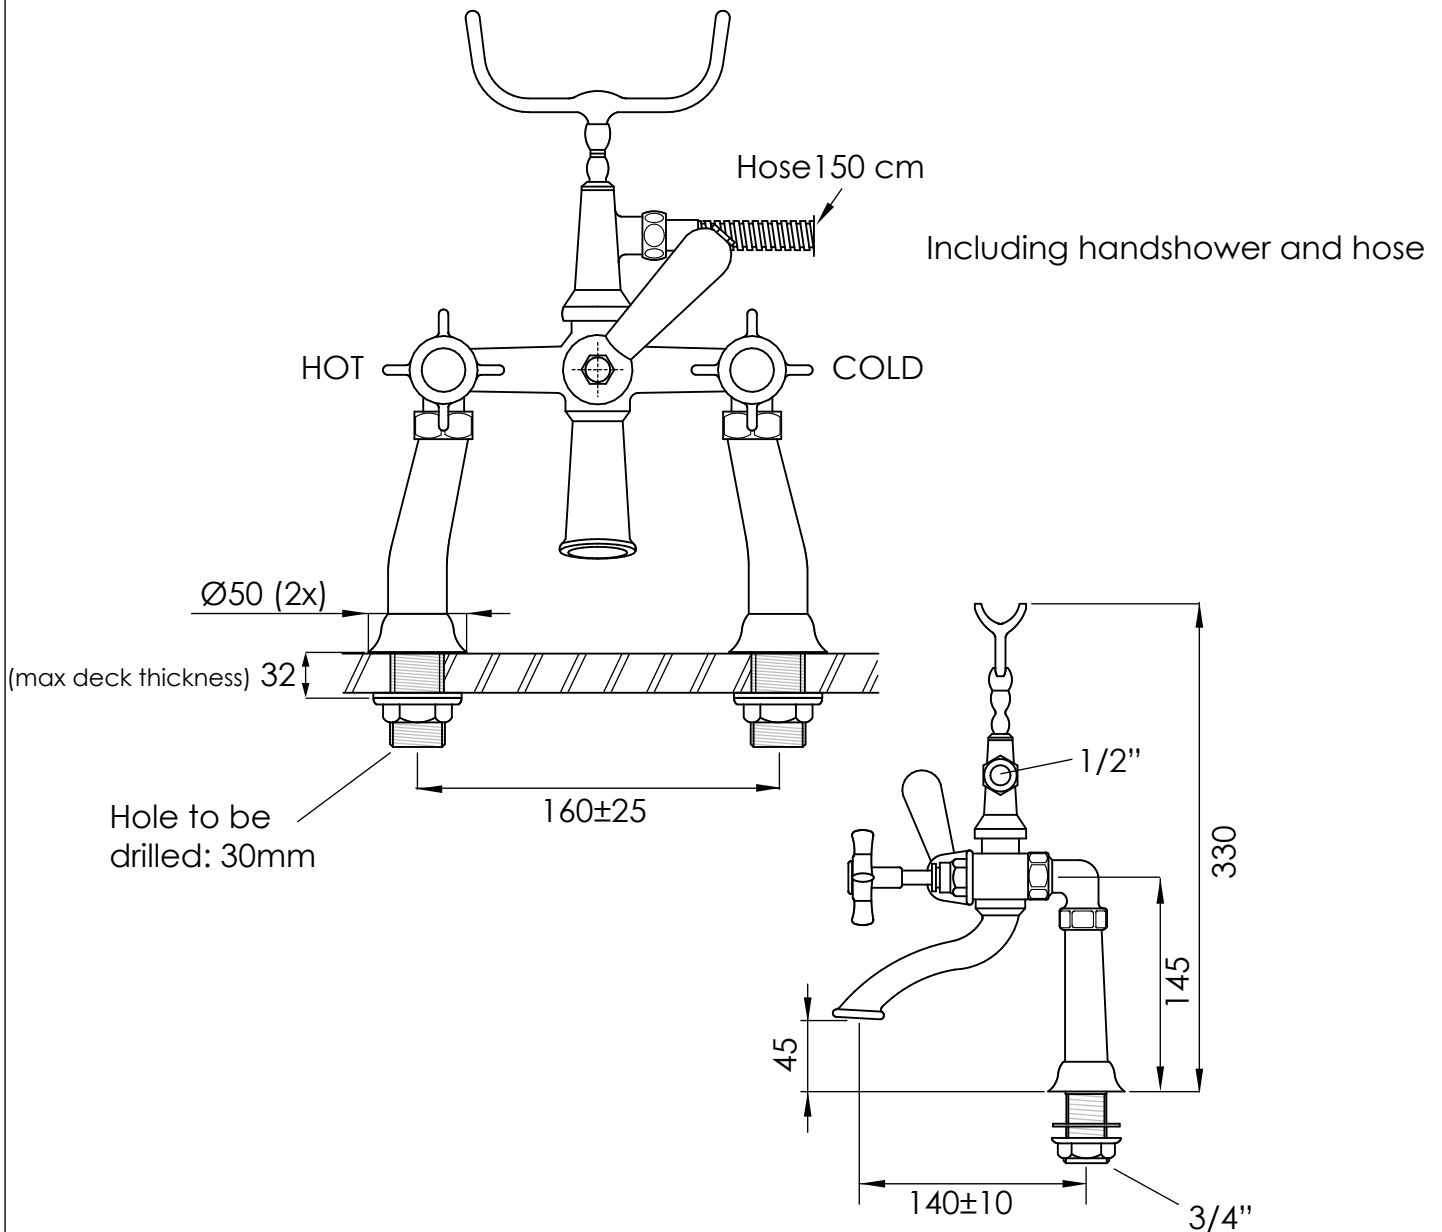

Bath/shower mixer - Deck mounted

Art: **NGT701**

Tolerance: $\pm 2\%$

Material:
Brass

Scale: 1/4

Finish:
Chrome, Nickel, Brushed nickel,
Gold, Polished brass, Old brass

Box size:

Weight:

This drawing is property of Kenny&Mason, it may not be reproduced or transmitted to third parties without authorization.
Drawings not to scale - All dimensions are nominal (mm) - We reserve the right to alter specifications without notice